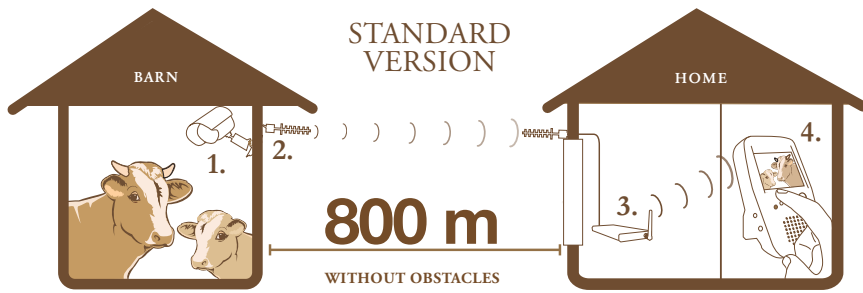

cowCamTM

Portable barn surveillance for cattle owners

Quality assured and mobile surveillance solution with 800m wireless range. The camera in the barn and the LCD-monitor in your home provide security and complete supervision over your cattle and calving pen.

Night vision (10 m), wide angle lens, 800m range at a clear line of sight and trouble free installation makes the cowCam a favourite among cattle owners in Europe. Easy instructions included.

The complete surveillance solution that contains everything you need for mobile supervision of your cattle

With the cowCamTM in the barn, you can supervise your calving pen from the comfort of your home.

See your barn wherever you are with cowCam Online!

How it works:

Step by step:

1. The camera monitors your cattle, the signal is transmitted via the cable to the A300-antenna outside the barn.
2. The A300-antenna on the barn wall transmits the signal to the receiving A300-antenna.
3. The videoLink receives the signal from the receiving A300-antenna and then transmits it in your house for better picture quality.
4. The portable LCD-monitor receives the signal wirelessly from the videoLink and gives you a comfortable supervision of your cattle in your home.

Step by step:

1. The picture of your cattle goes from the videoLink to your computer through the USB-adaptor.
2. The picture of your cattle is effortlessly streamed from your computer through the Internet directly to cowCam Online. You don't have to worry about any technicalities such as firewalls or IP-configurations.
3. Safe and easy you see the picture of you cattle on www.cowcam-online.com on any other computer or in your cell phone wherever you are.