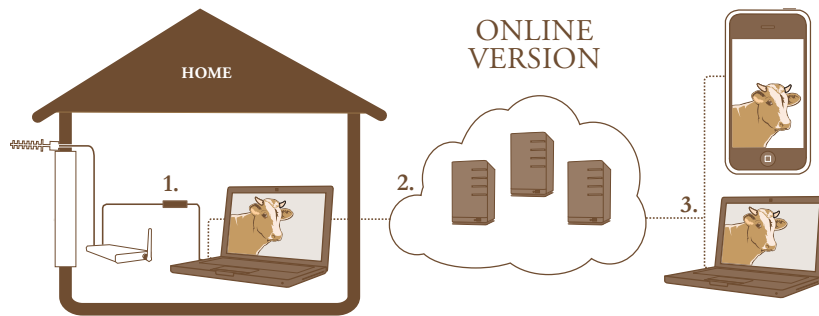

With the cowCamTM in the barn, you can supervise your calving pen from the comfort of your home.

See your barn wherever you are with cowCam Online!

How it works:

Step by step:

1. The camera monitors your cattle, the signal is transmitted via the cable to the A300-antenna outside the barn.
2. The A300-antenna on the barn wall transmits the signal to the receiving A300-antenna.
3. The videoLink receives the signal from the receiving A300-antenna and then transmits it in your house for better picture quality.
4. The portable LCD-monitor receives the signal wirelessly from the videoLink and gives you a comfortable supervision of your cattle in your home.

Step by step:

1. The picture of your cattle goes from the videoLink to your computer through the USB-adaptor.
2. The picture of your cattle is effortlessly streamed from your computer through the Internet directly to cowCam Online. You don't have to worry about any technicalities such as firewalls or IP-configurations.
3. Safe and easy you see the picture of you cattle on www.cowcam-online.com on any other computer or in your cell phone wherever you are.

See your
cattle
wherever
you are!

cowcam-online.com

Your Dealer:

What is included:

- 1 Wireless and water resistant video camera with night vision and microphone to install in the barn (Operating temp. -20° to +50°C // Wide Angle 90° // IP66 // 10 m night vision)
- 2 A300-antennas for 800 m wireless range between barn and home (25 m & 5 m antenna cables)
- 1 videoLink for unique indoor range extension
- 1 Wireless 2,5" LCD-monitor with built in speaker for portable supervision of your cattle
- 1 Earphone to the LCD-monitor
- 2 AV-cables for connection to TV/Video
- 2 Rechargeable batteries for the LCD-monitor (4 h battery time)
- 3 Power adaptors for power supply in barn and home
- 1 Thoroughly illustrated manual and Quick Install Guide in English
- 1 cowCam Online USB adaptor (30 day free trial included in the package)