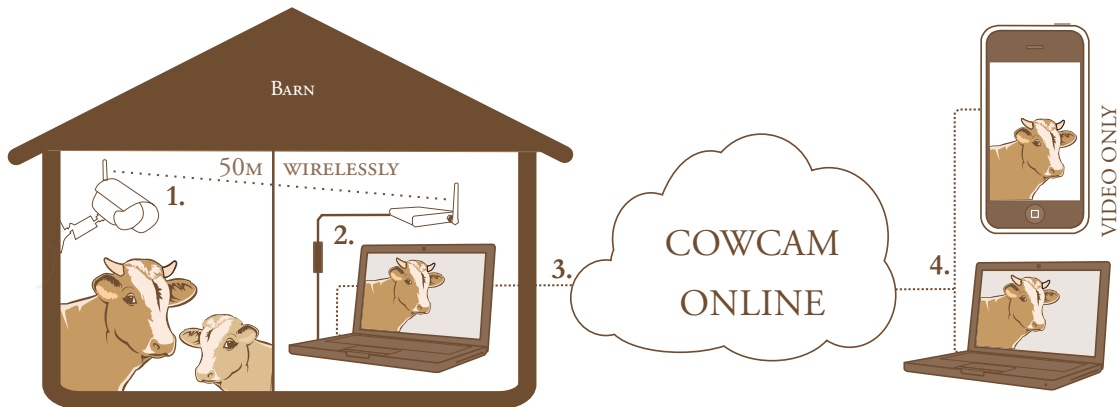

Night vision (10 m), wide angle lens and trouble free installation makes the cowCam-solution™ a favourite among cattle owners.

30 day trial of cowCam Online and easy instructions included.

### Surveillance system for easy supervision of your cattle

Use up to 3 cameras to monitor the barn, calving and the milking robot at the same time.

By using cowCam<sup>LITE</sup> you can supervise your calving pen from a TV or computer in your barn office.

## How it works:

### Step by step:

1. The camera monitors your cattle, the signal is transmitted wirelessly to the AV receiver in the barn.
2. The video of your cattle goes from the AV receiver to your TV or computer through the USB-adapter.
3. The video of your cattle is streamed from your computer through the Internet directly to cowCam Online. You don't have to worry about any technicalities such as firewalls or IP-configurations.
4. Safe and easy you see the video of you cattle at [www.cowcam-online.com](http://www.cowcam-online.com) on any other computer or in your mobile phone wherever you are.