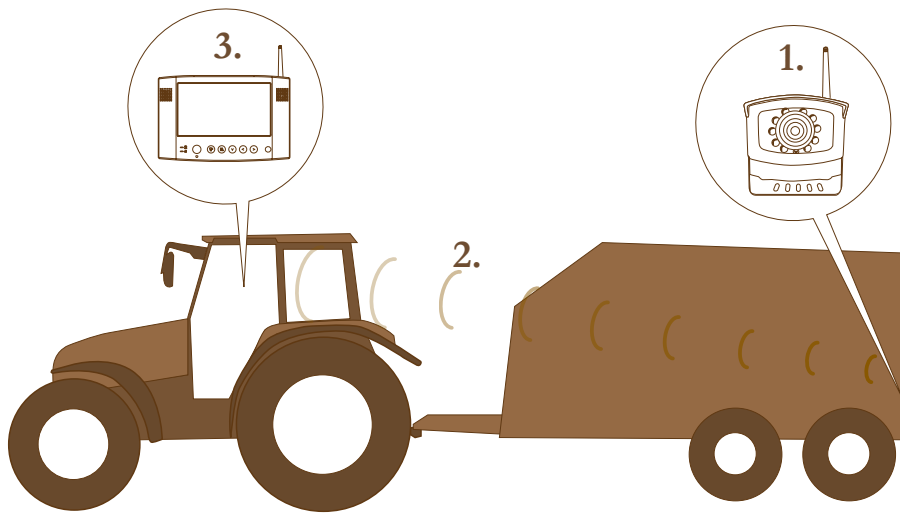

tractorCamTM

Wireless technology for professional farmers.

With tractorCam on your vehicle you get an overview where you otherwise cannot see. Processes that need to be monitored can be: harvesting, baling, potato picking and more. Specially developed for farming, tractorCam is robust, waterproof and practical. Up to four cameras can be used at the same time.

The 7" LCD monitor allows you to perfectly see your work process.

The unique digital transmission technology guarantees a stable and interference free picture.

tractorCam simplifies your everyday work.

**GUARANTEED
INTERFERENCE
FREE**

The camera monitors selected areas around the vehicle.

Interference free view on the 7" LCD monitor.

Robust camera for all weather conditions.

How it Works:

Step by Step:

1. The camera can be mounted anywhere on the vehicle.
2. The picture is transmitted wirelessly.
3. The 7" LCD monitor allows you to perfectly see your work process.

Included:

- 1 Camera with the following features:
 - Wireless, digital, night vision, 82° lens, waterproof (IP66)
 - 1 Camera mounting foot with screws
 - 1 Small antenna for the camera
 - 1 large 5dBi antenna with 2m cable and L-shaped bracket for mounting
 - 1 Wireless digital LCD-monitor
 - 1 Monitor mounting foot set
 - 1 Remote control for the monitor
 - 1 Cigarette adaptor for the monitor
 - 1 Alternative cable kit for the monitor
 - 1 AV cable for connecting the monitor to a TV/external display
- » Up to 25 m² night vision
 - » 8G vibration durability
 - » Practical and robust construction
 - » Stable and interference free transmission
 - » Possibility to add up to 3 extra cameras (4 in total)
 - » Withstands -20° till +50°C // (IP66)
 - » Clear instructions in English enclosed