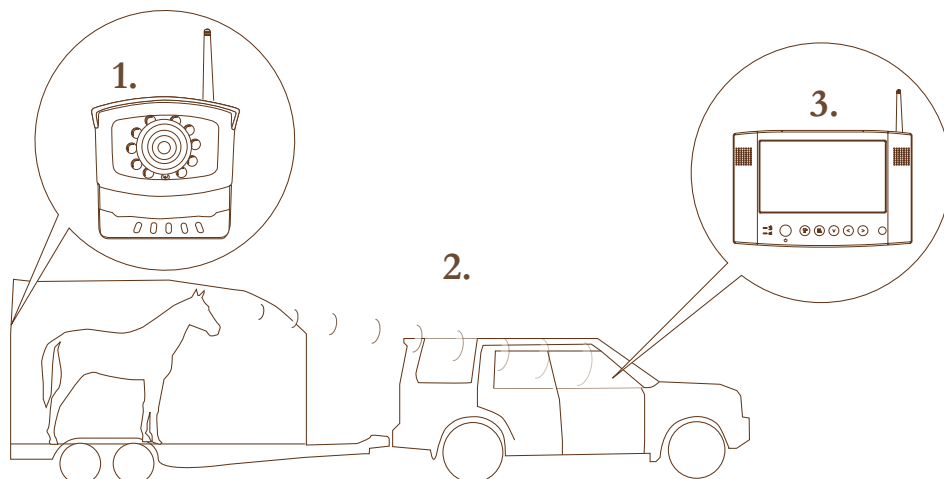

trailerCam™

Digital 7"

Reliable and interference free horse transport overview

Robust and wireless wide-angle camera enables overview in all types of horse transports and in all types of light conditions. Unique transmission technology guarantees a sturdy picture free from interference. In addition, an extra antenna is included. The antenna can be placed 2 m from the camera to get the best possible broadcast.

Complete package, easy to install and easy to use! Safety for both you and your horse. Suitable also for larger horse transports.

The trailerCam™ wide angle lens covers several horses in the same picture.

Clear and sturdy picture on the 7" LCD-screen in all conditions.

How it works:

Step by step:

1. The camera is mounted in the horse transport.
2. Wireless transmission of the picture without interference.
3. A 7" LCD-screen provides you with a perfect overview of your horse.

Facts:

- 1 Camera with the following features: Wireless, digital, up to 25m² night vision, 82° lens, waterproof (IP66)
- 1 Camera mounting foot with screws
- 1 Small antenna for the camera
- 1 large 5dBi antenna with 2m cable and L-shaped bracket for mounting
- 1 Wireless digital LCD-monitor
- 1 Monitor suction cup
- 1 Remote control for the monitor
- 1 Cigarette adaptor for the monitor
- 1 Alternative cable kit for the monitor
- 1 AV cable for connecting the monitor to a TV/external display