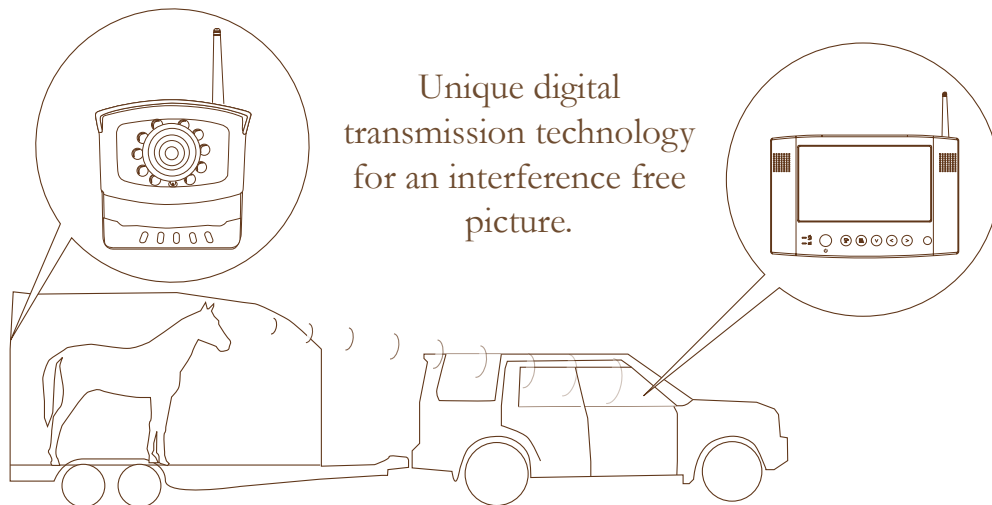

trailerCam™

Digital 7"

Reliable and interference free horse transport overview

Robust and wireless wide-angle camera enables overview in all types of horse transports and in all types of light conditions. Unique transmission technology guarantees a sturdy picture free from interference. In addition, an extra antenna is included. The antenna can be placed 2 m from the camera to get the best possible broadcast.

Complete package, easy to install and easy to use! Safety for both you and your horse. Suitable also for larger horse transports.

The trailerCam™ wide angle lens covers several horses in the same picture.

Clear and sturdy picture on the 7" LCD-screen in all conditions.

How it works:

Step by step:

1. The camera is mounted in the horse transport.
2. Wireless transmission of the picture without interference.
3. A 7" LCD-screen provides you with a perfect overview of your horse.

- » Easy to install in every trailer
- » Practical and robust construction
- » Stable and interference free transmission
- » Possibility to add up to 3 extra cameras (4 in total)
- » Mirror mode
- » Operating temperature -20° till +50°C
- » Clear instructions in English enclosed